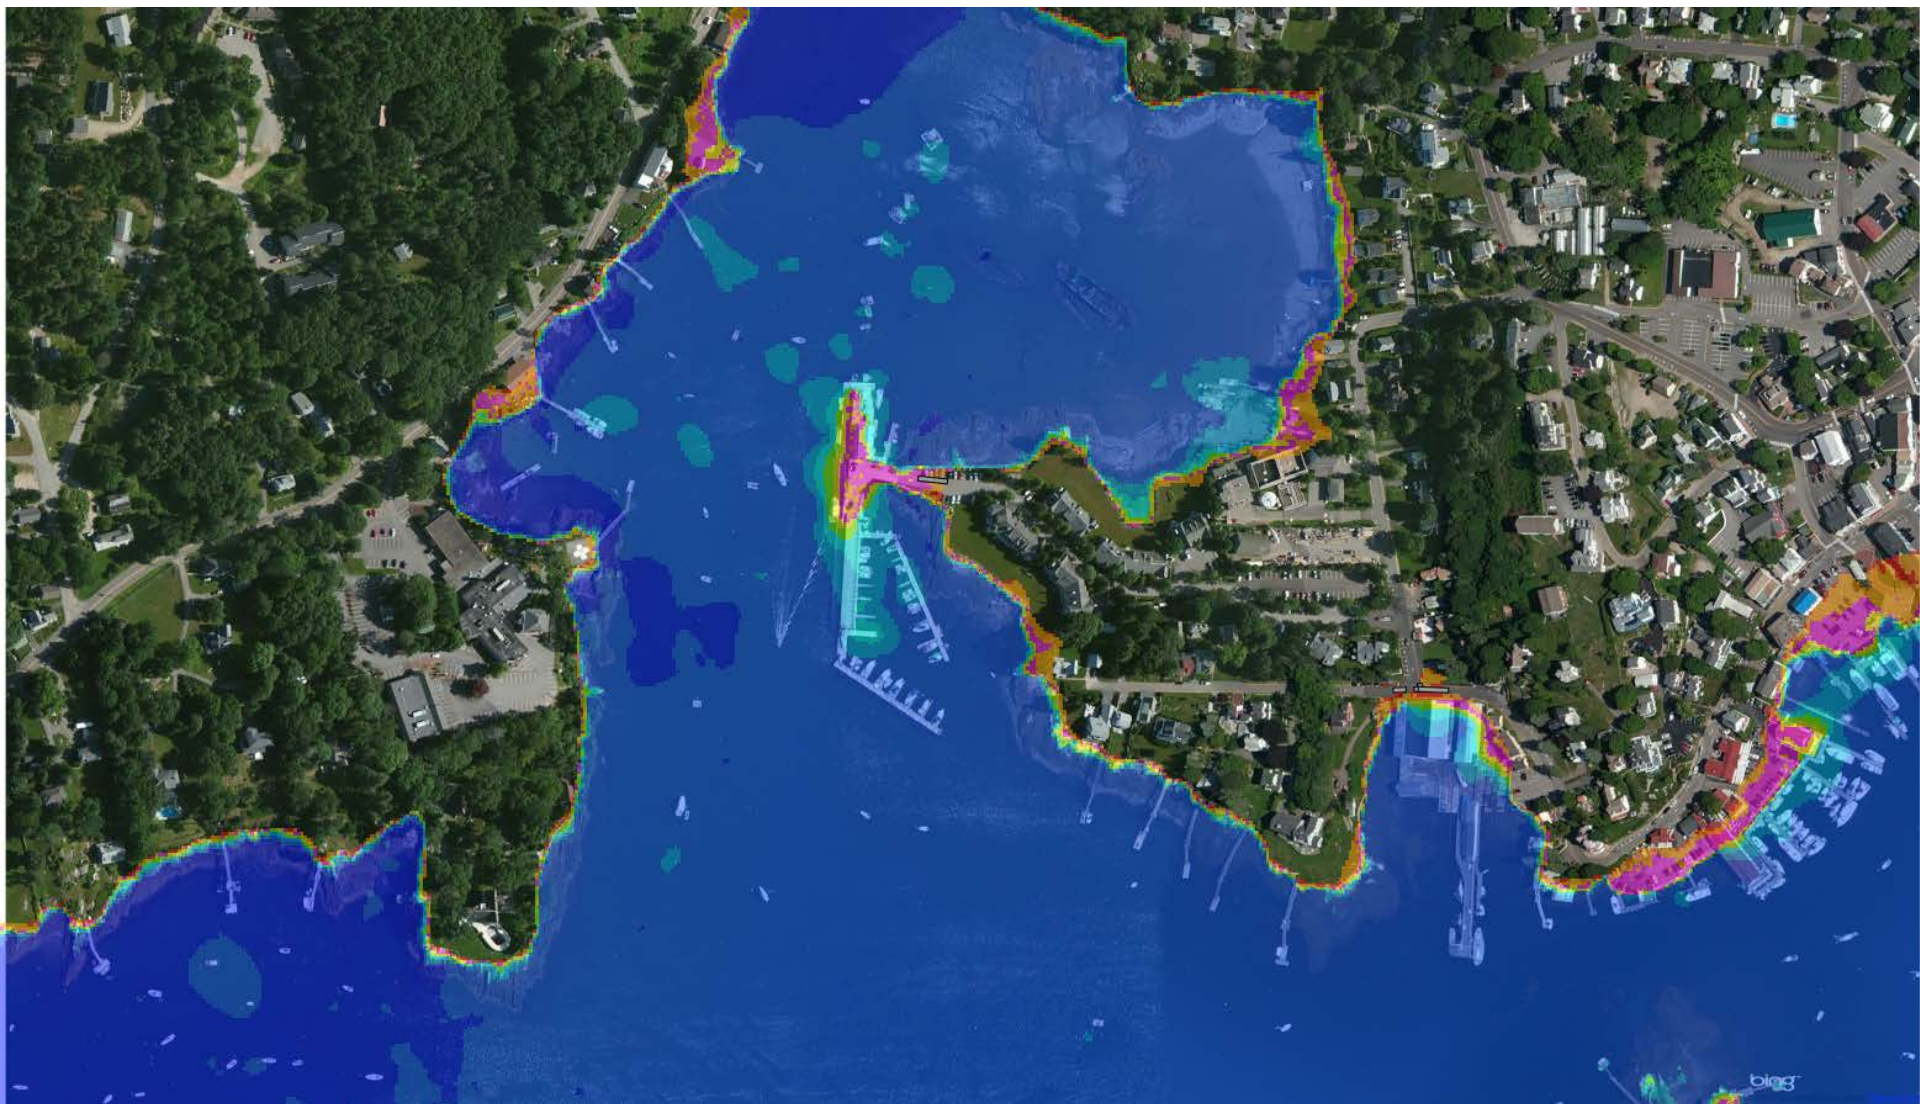

West Village HAT + 0.6 m

big

West Village HAT + 1.0 m

West Village HAT + 1.8 m

West Village 100-year storm

West Village 100-year storm + 0.3 m

Roads

Railroads

10-18

West Village 100-year storm + 1.0 m

Roads

Railroads

0-1

1-2

2-3

3-4