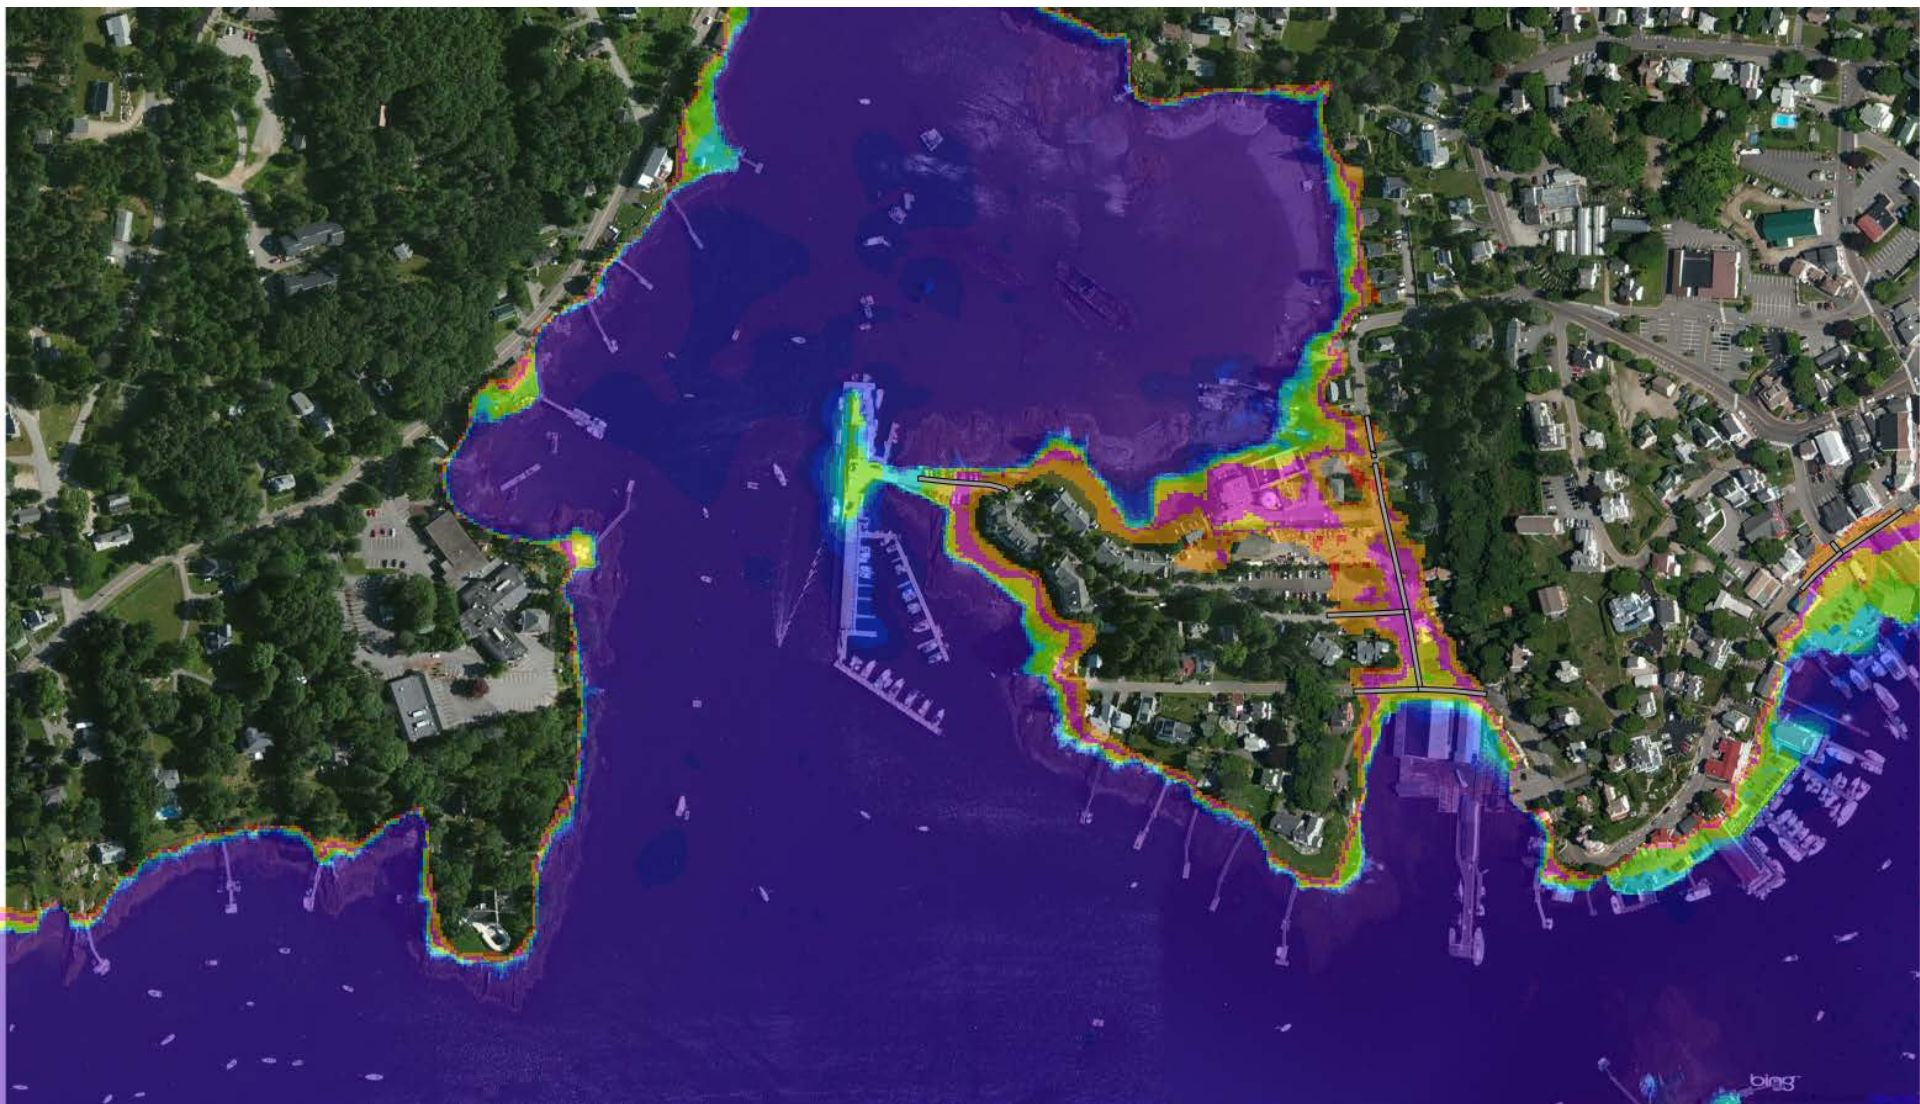

West Village HAT + 0.6 m

big

West Village HAT + 1.0 m

West Village HAT + 1.8 m

West Village 100-year storm

West Village 100-year storm + 0.3 m

Roads

Railroads