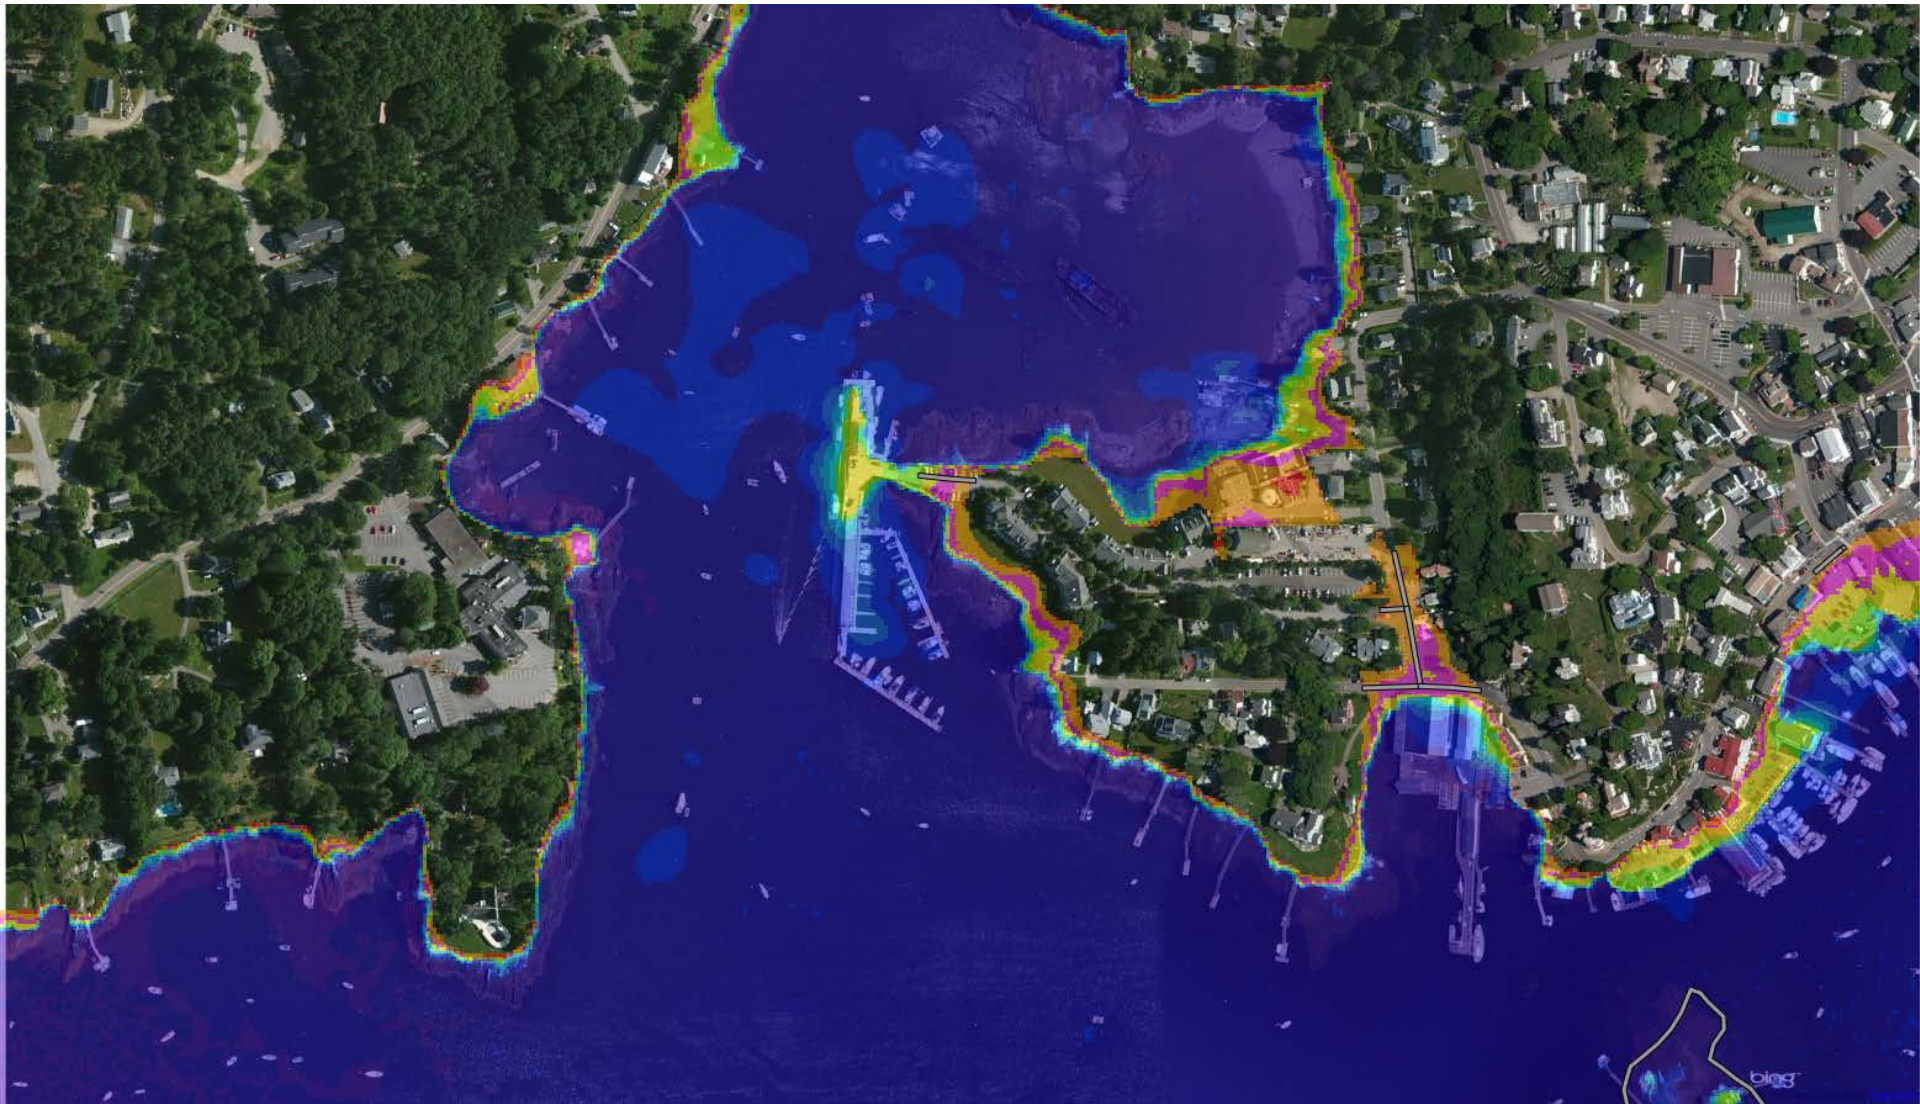

8-9

9-10

10-18

West Village 100-year storm + 0.6 m

Roads

Railroads

0-1

1-2