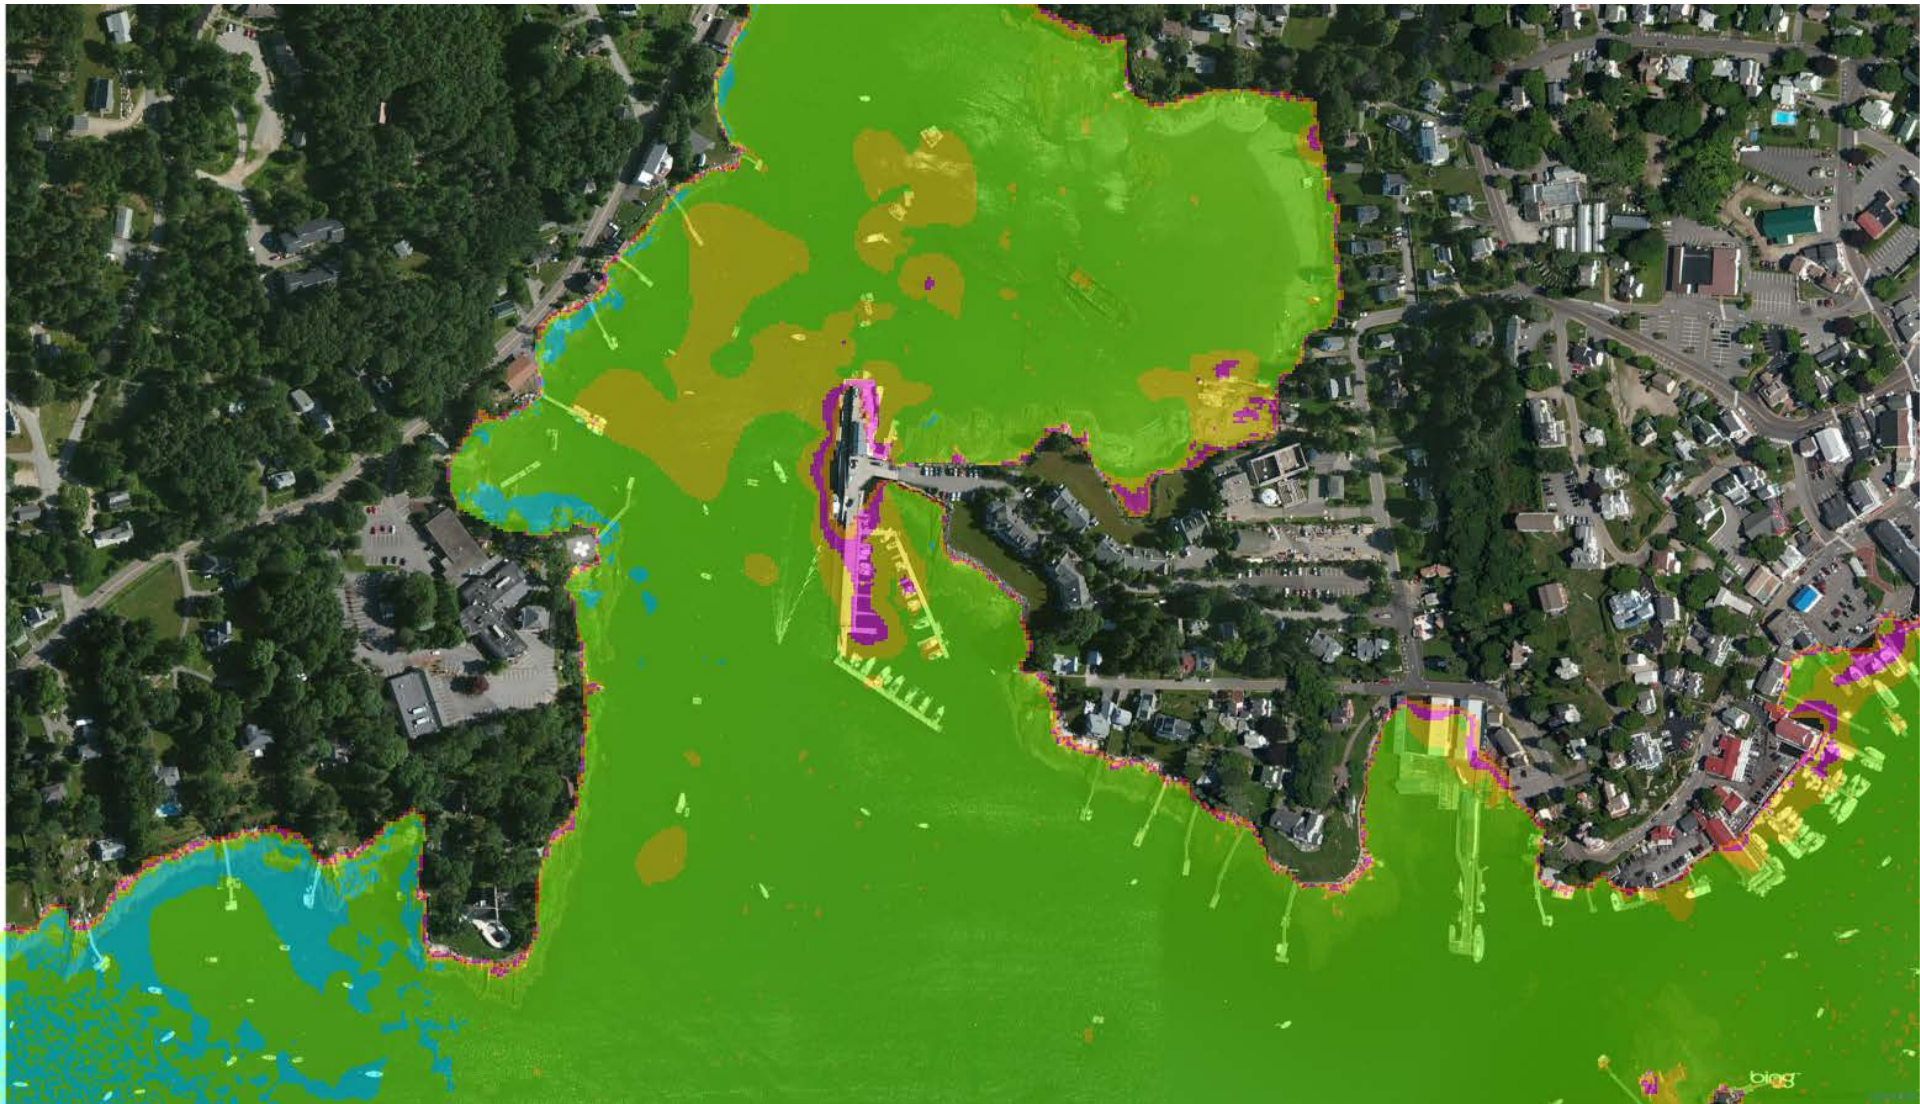

West Village HAT

Roads

Railroads

0-1

1-2

2-3

3-4

4-5

West Village HAT + 0.6 m

big

West Village HAT + 1.0 m

West Village HAT + 1.8 m

West Village 100-year storm

West Village 100-year storm + 0.3 m

Roads

Railroads

10-18

West Village 100-year storm + 1.0 m

Roads

Railroads

0-1

1-2

2-3

3-4

4-5

5-6

6-7

7-8

8-9

9-10

10-18

West Village 100-year storm + 1.8 m