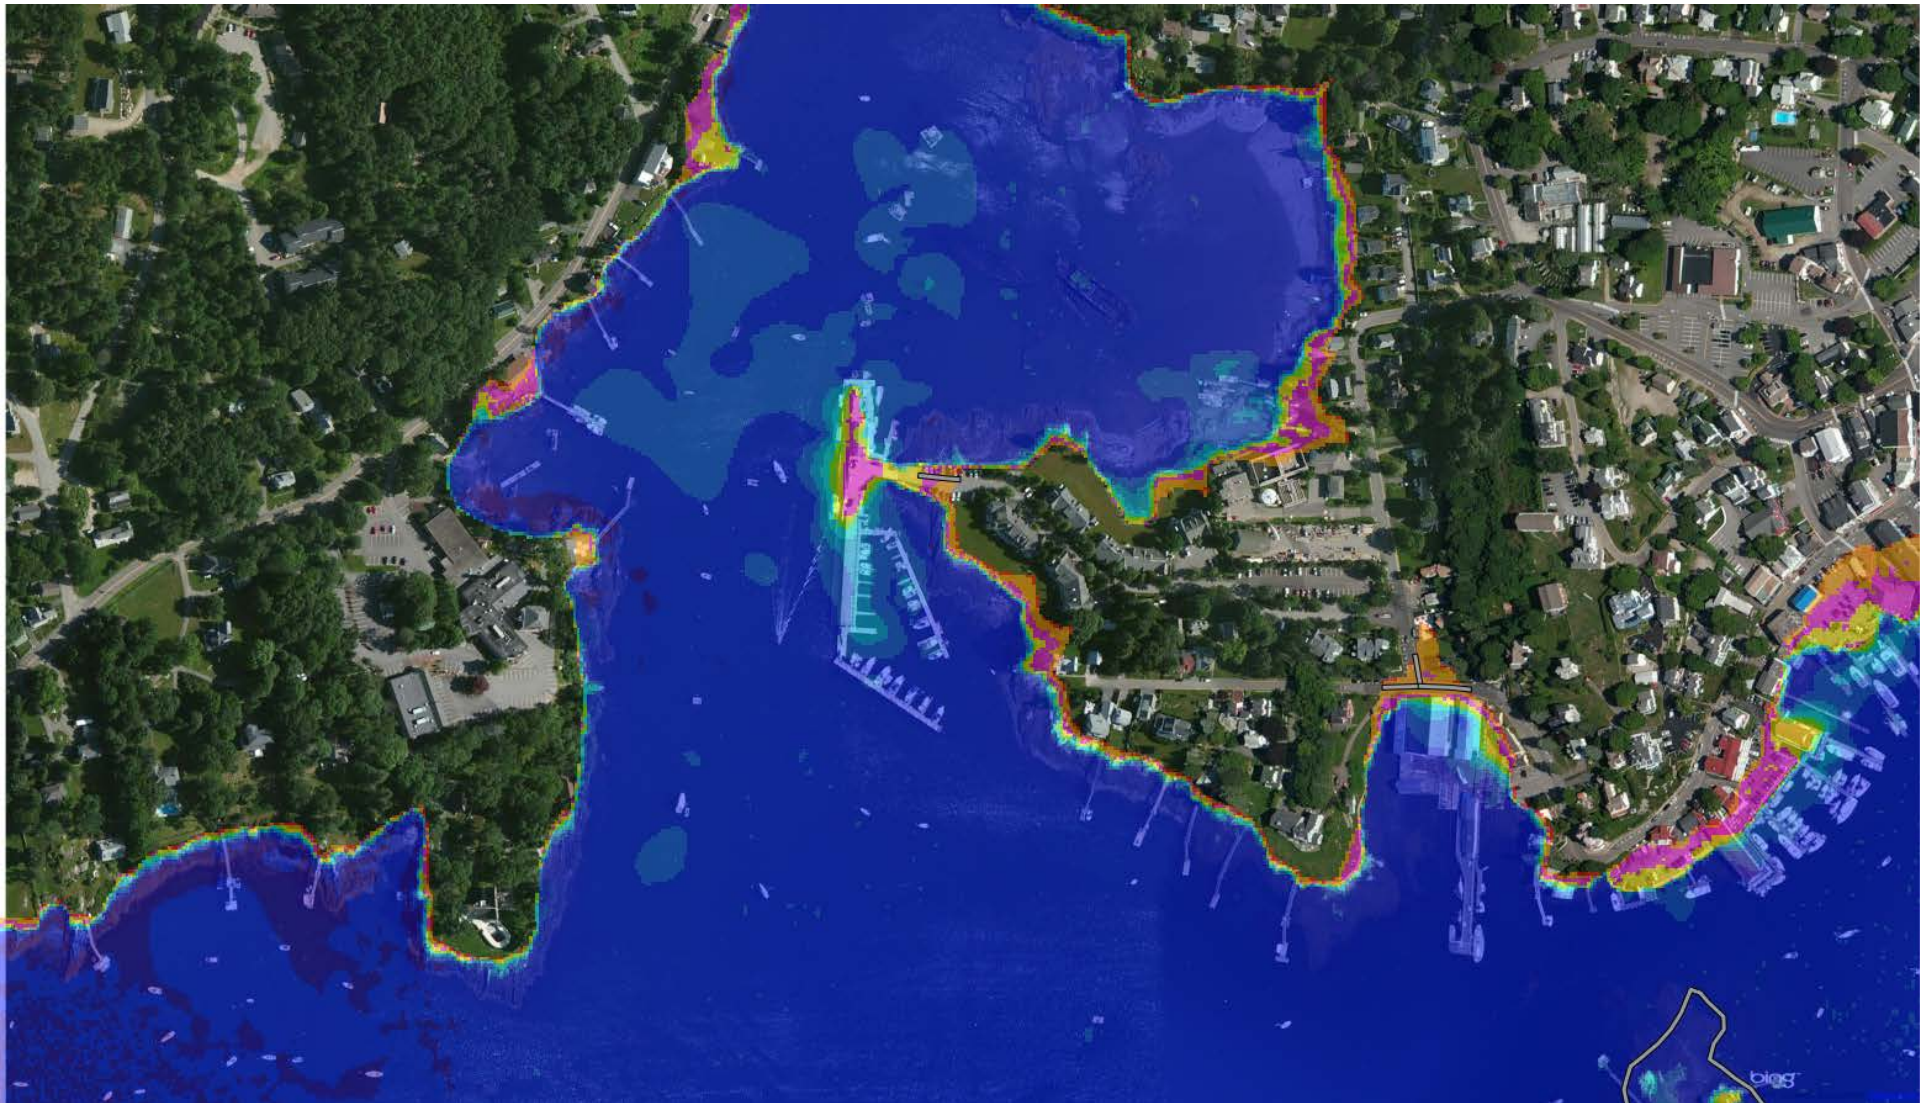

West Village HAT + 0.6 m

big

West Village HAT + 1.0 m

West Village HAT + 1.8 m

West Village 100-year storm

West Village 100-year storm + 0.3 m

Roads

Railroads

8-9

9-10

10-18

West Village 100-year storm + 0.6 m

Roads

Railroads

0-1

1-2